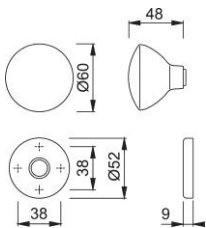

Product data sheet

duraplus[®]

84/42K

HOPPE aluminium knob (pad) on rose without escutcheon for entrance doors:

- Bearing: movable or fixed knob (pad) with thread
- Connection: for HOPPE expanding spindle or HOPPE FDW-spindles
- Base: nylon
- Fixing: concealed, for multi-purpose screws

Article number	2124357
EAN-Code	4012789812183
Country of origin	Italy
CN-Code	83024110
Door thickness	
Spindle size	8 mm
Spindle length	
Screws	without screws
Finish	F1 aluminium silver effect
Range	Core Product Range
Packing unit	2
Outer carton	12