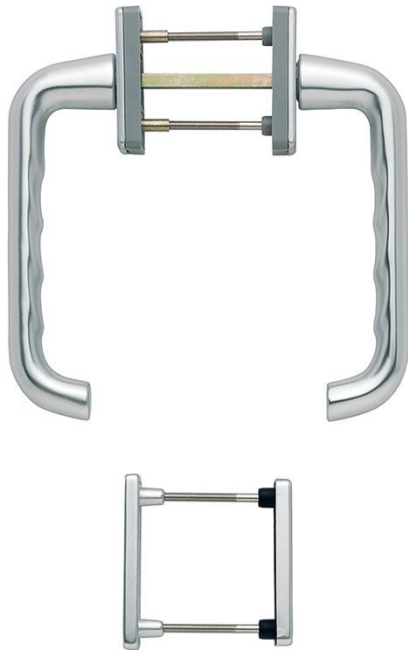

## Paris

**duraplus**

PSK-037/U11H/U11/037/51NS51PNS

Article number	2074505
EAN-Code	4012789792133
Country of origin	Germany
CN-Code	83024150
Material	aluminium
Door thickness	68-73 mm
Diameter lug	10 mm
Spindle size	7 mm
Spindle length	
(Key)Hole size	Euro profile cylinder
Stop position in °	90°
Finish	F1 aluminium silver effect
Range	Core Product Range
Packing unit	1
Outer carton	10

HOPPE aluminium tilt/slide handle set with escutcheons for patio doors:

- Stop-in position: 90°
- Roses: window handle roses with partial cover caps, escutcheons with full cover caps
- Base: nylon, supporting lugs
- Spindle: for HOPPE solid spindle
- Fixing: concealed, from inside, bolt-through, M5 thread screws