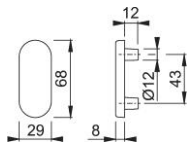

Product data sheet

duraplus

66N

HOPPE aluminium handle rose for French doors (exterior side):

- Rosette: aluminium, supporting lugs
- Fixing: concealed, from inside, for M5 thread screws

Article number	1795221
EAN-Code	4012789664218
Country of origin	Germany
CN-Code	83024150
Material	aluminium
Door thickness	
Diameter lug	12 mm
Guide	without lever hole
Screws	without screws
Finish	F1 aluminium silver effect
Range	Core Product Range
Packing unit	10
Outer carton	60