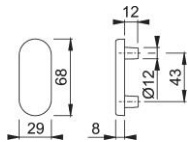

Product data sheet

duraplus[®]

66N

HOPPE aluminium handle rose for French doors (exterior side):

- Rose: aluminium, supporting lugs
- Fixing: concealed, from inside, for M5 thread screws

Article number	1795221
EAN-Code	4012789664218
Country of origin	Germany
CN-Code	83024150
Door thickness	
Diameter lug	12 mm
Guide	without lever hole
Screws	without screws
Finish	F1 aluminium silver effect
Range	Core Product Range
Packing unit	10
Outer carton	60