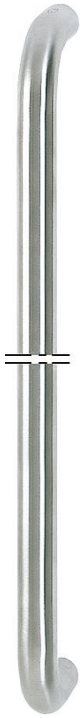

# Product data sheet

**duraplus**<sup>®</sup>

E5000 XL

Article number	1780619
Country of origin	Germany
CN-Code	83024110
Diameter/cross section	25 mm
Length range	400-1200 mm
Fixing distance	
Fixing distance range	400-1200 mm
Finish	F69 satin stainless steel
Range	Service Product Range
Packing unit	1
Outer carton	1

HOPPE stainless steel straight pull handle with special length:

- Fixing distance: 400-1200 mm is possible
- Fixing: concealed, pull handle fixing system no. 11

Please state required fixing distance.