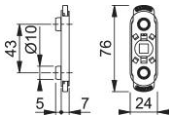

Product data sheet

KISI2-U76

HOPPE handle blocking device for aluminium turn/tilt window handles with U76 rosette:

- Rotate stop: 180°, with automatic locking
- Handle blocking device: zamak, supporting lugs
- Spindle: for HOPPE solid spindle
- Fixing: concealed, for window handle rosettes with 10 mm lug diameter, to be mounted between window handle and window frame
- Special feature: the window handle can only be operated if both pushers of the handle blocking device are operated at the same time

Article number	12223025
EAN-Code	4012789220667
Country of origin	Czech Republic
CN-Code	83024150
Material	zamac
Diameter lug	10 mm
Spindle size	7 mm
Spindle length	
Finish handle blocking device	F7039 quartz grey
Finish	F9 aluminium steel effect
Range	Core Product Range
Packing unit	48
Outer carton	288