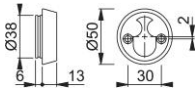

# Product data sheet

**duraplus**

59F

HOPPE aluminium cylinder ring for entrance doors (interior side):

- Fixing: visible, M5 thread screws

Article number	12181687
EAN-Code	4012789150193
Country of origin	Italy
CN-Code	83024110
Material	aluminium
(Key)Hole size	cylinder Rokoko
Screws	M5x90 mm to be shortened
Finish	F1 aluminium silver effect
Range	Core Product Range
Packing unit	50
Outer carton	50