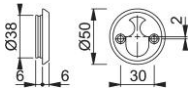

Product data sheet

duraplus

59F

HOPPE aluminium cylinder ring for entrance doors (interior side):

- Fixing: visible, M5 thread screws

Article number	12181262
EAN-Code	4012789149357
Country of origin	Italy
CN-Code	83024110
Material	aluminium
(Key)Hole size	cylinder Rokoko
Screws	M5x90 mm to be shortened
Finish	F3 aluminium gold effect
Range	Core Product Range
Packing unit	50
Outer carton	50