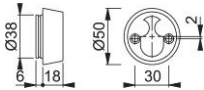

Product data sheet

duraplus

59F

HOPPE aluminium cylinder ring for entrance doors (interior side):

- Fixing: visible, M5 thread screws

Article number	12180975
EAN-Code	4012789149180
Country of origin	Italy
CN-Code	83024110
Material	aluminium
(Key)Hole size	cylinder Rokoko
Screws	M5x90 mm to be shortened
Finish	F3 aluminium gold effect
Range	Core Product Range
Packing unit	50
Outer carton	50