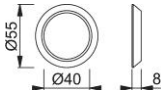

Product data sheet

duraplus

790

HOPPE aluminium cylinder ring for entrance doors:

- Fixing: with grub screw

Article number	12180439
EAN-Code	4012789148480
Country of origin	Italy
CN-Code	83024110
Material	aluminium
Finish	F3 aluminium gold effect
Range	Core Product Range
Packing unit	80
Outer carton	80