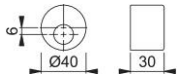

Product data sheet

duraplus

990

HOPPE aluminium cylinder sleeve for entrance doors:

- Fixing: with grub screw

Article number	12160605
EAN-Code	4012789136531
Country of origin	Italy
CN-Code	83024110
Material	aluminium
(Key)Hole size	round cylinder
Finish	F9714M matt black
Range	Core Product Range
Packing unit	50
Outer carton	50