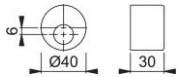

Product data sheet

duraplus[®]

990

HOPPE aluminium cylinder sleeve for entrance doors:

- Fixing: with grub screw

Article number	12028995
EAN-Code	4012789210774
Country of origin	Italy
CN-Code	83024110
(Key)Hole size	round cylinder
Finish	F3 aluminium gold effect
Range	Core Product Range
Packing unit	50
Outer carton	50