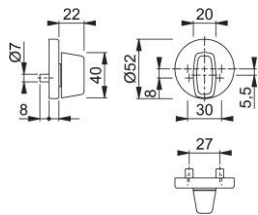

Product data sheet

duraplus[®]

42FIS

HOPPE aluminium escutcheon with turn for entrance doors (interior side):

- Bearing: fixed/movable turn
- Connection: for 5 mm diagonal or 8 mm flat spindle
- Base: nylon
- Fixing: concealed, from inside, for M5 thread screws that can be shortened

Article number	11969453
EAN-Code	4012789096514
Country of origin	Germany
CN-Code	83024110
Door thickness	
Spindle size privacy	5 mm diagonal or 8 mm flat spindle
(Key)Hole size	turn
Screws	M5x90 mm to be shortened
Finish	F4 aluminium bronze effect
Range	Supplementary products
Packing unit	50
Outer carton	50