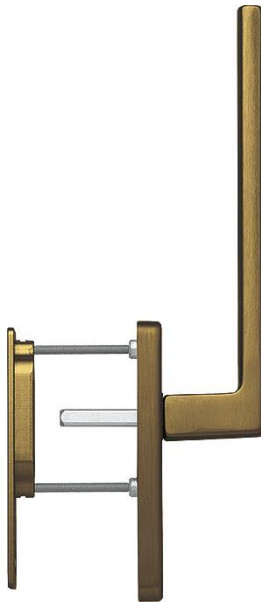

Product data sheet

Austin

duraplus®

HS-0769/419N-AS/420

Article number	11857742
EAN-Code	4012789958980
Country of origin	Germany
CN-Code	83024150
Door thickness	75-80 mm
Spindle size	10 mm
Spindle length	
(Key)Hole size	Euro profile cylinder
Key hole distance	69 mm
Stop position in °	180°
Screws	M6x85 mm + M6x90 mm
Finish	F33-1 aluminium matt medium bronze effect
Range	Core Product Range
Packing unit	1
Outer carton	4

HOPPE aluminium lift/slide handle set for patio doors, exterior with recessed pull:

- Bearing: fixed/movable handle
- Stop-in position: 180°
- Base: outside: none, inside: zamak, supporting lugs
- Spindle: loose HOPPE solid spindle with radiused edges
- Fixing: concealed, bolt-through, M6 thread screws