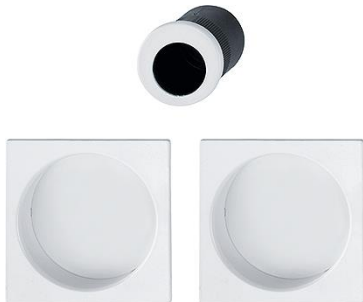

Product data sheet

duranorm[®]

4921

Article number	11807507
EAN-Code	4012789925982
Country of origin	Czech Republic
CN-Code	83024110
Door thickness	minimum 35 mm
Spindle size privacy	
Backset	
(Key)Hole size	blind
Number of keys	
Finish	F9016M matt traffic white
Range	Core Product Range
Packing unit	1
Outer carton	10

HOPPE aluminium pocket door set 5:

- Fixing: concealed, recessed pulls and finger pull for front of door with silicone or adhesive