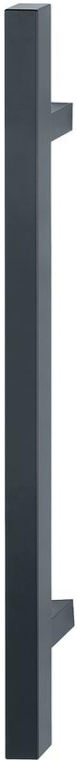

Product data sheet

duraplus[®]

E5766

Article number	11797995
EAN-Code	4012789917659
Country of origin	Germany
CN-Code	83024110
Diameter/cross section	35x35 mm
Length	800 mm
Fixing distance	560 mm
Finish	F9714M matt black
Range	Core Product Range
Packing unit	1
Outer carton	5

HOPPE stainless steel square bar-shaped pull handle:

- Supports: square, straight
- Fixing: concealed, pull handle fixing system no. 11