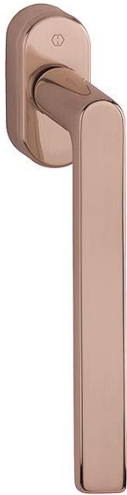

## Los Angeles

PSK-M0642/US910

**duraplus®**

Article number	11722988
EAN-Code	4012789866803
Country of origin	Germany
CN-Code	83024150
Diameter lug	10 mm
Spindle size	7 mm
Spindle length	32-42 mm
Spindle length	7 mm / projecting 32-42 mm
Stop position in °	45°
Screws	M5x45 mm + M5x50 mm
Finish	F84-R copper-coloured polished - Resista®
Range	Core Product Range
Packing unit	1
Outer carton	10

HOPPE brass tilt/slide handle with **Secustik®** and **VarioFit®** for patio doors:

- Stop-in position: 45°
- Cover: partial cover cap
- Base: nylon, supporting lugs
- Spindle: HOPPE solid spindle, adjustable length of 10 mm, smooth adjustment thanks to the pressure spring integrated in the handle neck
- Fixing: concealed, M5 thread screws
- Special feature: built-in basic security