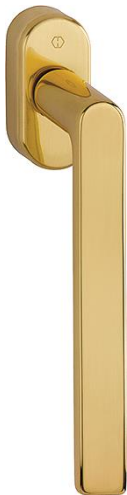

Product data sheet

Los Angeles

duraplus[®]

PSK-M0642/US910

Article number	11722940
EAN-Code	4012789866711
Country of origin	Germany
CN-Code	83024150
Diameter lug	10 mm
Spindle size	7 mm
Spindle length	32-42 mm
Spindle length	7 mm / projecting 32-42 mm
Stop position in °	45°
Screws	M5x45 mm + M5x50 mm
Finish	F78-R Light polished brass effect - Resista [®]
Range	Core Product Range
Packing unit	1
Outer carton	10

HOPPE brass tilt/slide handle with **Secustik**[®] and **VarioFit**[®] for patio doors:

- Stop-in position: 45°
- Cover: partial cover cap
- Base: nylon, supporting lugs
- Spindle: HOPPE solid spindle, adjustable length of 10 mm, smooth adjustment thanks to the pressure spring integrated in the handle neck
- Fixing: concealed, M5 thread screws
- Special feature: built-in basic security