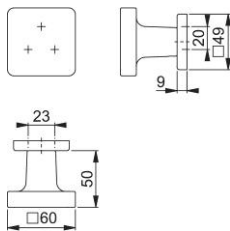

Product data sheet

duraplus

43H/843

HOPPE aluminium knob (pad) on rose for entrance doors:

- Bearing: fixed knob (pad), with spindle hole
- Base: steel
- Fixing: concealed, one-sided, multi-purpose screws, fixing system for knobs (pads) on roses

Article number	11659518
EAN-Code	4012789776751
Country of origin	Italy
CN-Code	83024110
Material	aluminium
Door thickness	
Spindle size	
Spindle length	
Screws	3.5x20 mm
Finish	F9016M matt traffic white
Range	Core Product Range
Packing unit	2
Outer carton	12