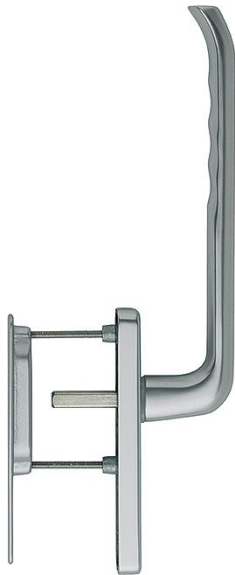

Product data sheet

duraplus[®]

HS-575/419N-AS/420

Article number	11656773
EAN-Code	4012789213812
Country of origin	Germany
CN-Code	83024150
Door thickness	75-80 mm
Spindle size	10 mm
Spindle length	
(Key)Hole size	blank
Key hole distance	
Stop position in °	180°
Screws	M6x85 mm + M6x90 mm
Finish	F9 aluminium steel effect
Range	Core Product Range
Packing unit	1
Outer carton	4

HOPPE aluminium lift/slide handle set for patio doors, exterior with recessed pull:

- Bearing: fixed/movable handle
- Stop-in position: 180°
- Base: outside: none, inside: zamak, supporting lugs
- Spindle: loose HOPPE solid spindle with radiused edges
- Fixing: concealed, bolt-through, M6 thread screws