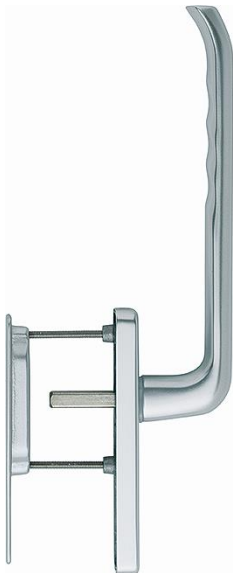

Product data sheet

duraplus[®]

HS-575/419N-AS/420

Article number	11656712
EAN-Code	4012789764840
Country of origin	Germany
CN-Code	83024150
Door thickness	75-80 mm
Spindle size	10 mm
Spindle length	
(Key)Hole size	Euro profile cylinder
Key hole distance	69 mm
Stop position in °	180°
Screws	M6x85 mm + M6x90 mm
Finish	F1 aluminium silver effect
Range	Core Product Range
Packing unit	1
Outer carton	4

HOPPE aluminium lift/slide handle set for patio doors, exterior with recessed pull:

- Bearing: fixed/movable handle
- Stop-in position: 180°
- Base: outside: none, inside: zamak, supporting lugs
- Spindle: loose HOPPE solid spindle with radiused edges
- Fixing: concealed, bolt-through, M6 thread screws