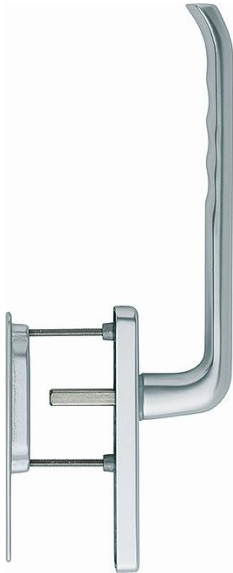

# Product data sheet

**duraplus**<sup>®</sup>

HS-575/419N-AS/420

Article number	11656694
EAN-Code	4012789764581
Country of origin	Germany
CN-Code	83024150
Door thickness	75-80 mm
Spindle size	10 mm
Spindle length	
(Key)Hole size	blank
Key hole distance	
Stop position in °	180°
Screws	M6x85 mm + M6x90 mm
Finish	F1 aluminium silver effect
Range	Core Product Range
Packing unit	1
Outer carton	4

HOPPE aluminium lift/slide handle set for patio doors, exterior with recessed pull:

- Bearing: fixed/movable handle
- Stop-in position: 180°
- Base: outside: none, inside: zamak, supporting lugs
- Spindle: loose HOPPE solid spindle with radiused edges
- Fixing: concealed, bolt-through, M6 thread screws