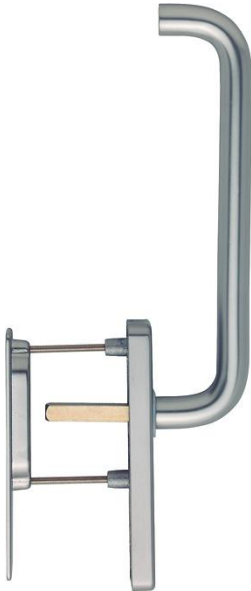

## Paris

HS-038/419N-AS/420

**duraplus**<sup>®</sup>

Article number	11640340
EAN-Code	4012789211436
Country of origin	Germany
CN-Code	83024150
Door thickness	75-80 mm
Spindle size	10 mm
Spindle length	
(Key)Hole size	blank
Key hole distance	
Stop position in °	180°
Screws	M6x85 mm + M6x90 mm
Finish	F9 aluminium steel effect
Range	Core Product Range
Packing unit	1
Outer carton	4

HOPPE aluminium lift/slide handle set for patio doors, exterior with recessed pull:

- Bearing: fixed/movable handle
- Stop-in position: 180°
- Base: outside: none, inside: zamak, supporting lugs
- Spindle: loose HOPPE solid spindle with radiused edges
- Fixing: concealed, bolt-through, M6 thread screws