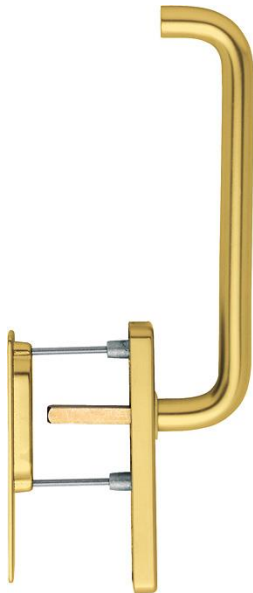

Product data sheet

Paris

duraplus[®]

HS-038/419N-AS/420

Article number	11640261
EAN-Code	4012789190151
Country of origin	Germany
CN-Code	83024150
Door thickness	75-80 mm
Spindle size	10 mm
Spindle length	
(Key)Hole size	blank
Key hole distance	
Stop position in °	180°
Screws	M6x85 mm + M6x90 mm
Finish	F3 aluminium gold effect
Range	Core Product Range
Packing unit	1
Outer carton	4

HOPPE aluminium lift/slide handle set for patio doors, exterior with recessed pull:

- Bearing: fixed/movable handle
- Stop-in position: 180°
- Base: outside: none, inside: zamak, supporting lugs
- Spindle: loose HOPPE solid spindle with radiused edges
- Fixing: concealed, bolt-through, M6 thread screws