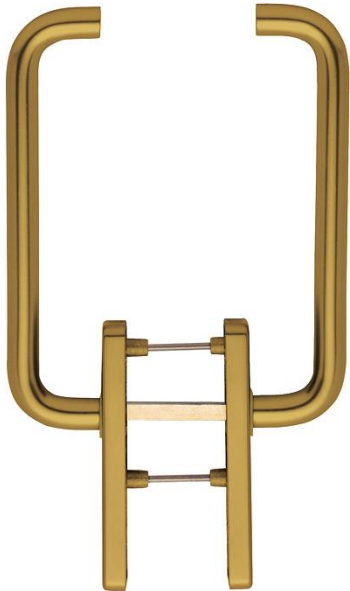

Product data sheet

Paris

HS-038/419N-AS

duraplus[®]

Article number	11640212
EAN-Code	4012789180121
Country of origin	Germany
CN-Code	83024150
Door thickness	75-80 mm
Spindle size	10 mm
Spindle length	
(Key)Hole size	Euro profile cylinder
Key hole distance	69 mm
Stop position in °	180°
Screws	M6x95 mm
Finish	F4 aluminium bronze effect
Range	Core Product Range
Packing unit	1
Outer carton	4

HOPPE aluminium lift/slide handle set for patio doors:

- Bearing: fixed/movable handles
- Stop-in position: 180°
- Base: zamak, supporting lugs
- Spindle: loose HOPPE solid spindle with radiused edges
- Fixing: concealed, bolt-through, M6 thread screws