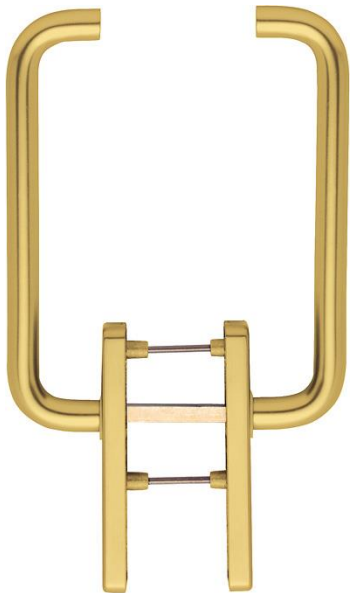

## Paris

HS-038/419N-AS

**duraplus**<sup>®</sup>

Article number	11640200
EAN-Code	4012789180022
Country of origin	Germany
CN-Code	83024150
Door thickness	75-80 mm
Spindle size	10 mm
Spindle length	
(Key)Hole size	Euro profile cylinder
Key hole distance	69 mm
Stop position in °	180°
Screws	M6x95 mm
Finish	F3 aluminium gold effect
Range	Core Product Range
Packing unit	1
Outer carton	4

HOPPE aluminium lift/slide handle set for patio doors:

- Bearing: fixed/movable handles
- Stop-in position: 180°
- Base: zamak, supporting lugs
- Spindle: loose HOPPE solid spindle with radiused edges
- Fixing: concealed, bolt-through, M6 thread screws