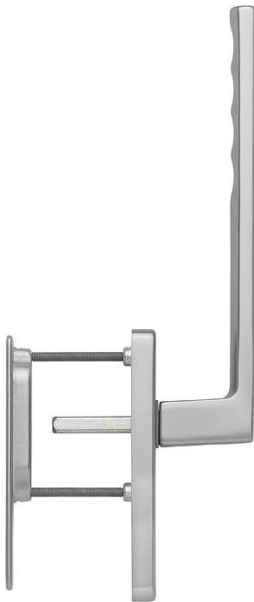

## Toulon

duraplus<sup>®</sup>

HS-0737/419N-AS/420

Article number	11627451
EAN-Code	4012789261868
Country of origin	Germany
CN-Code	83024150
Door thickness	100-105 mm
Spindle size	10 mm
Spindle length	
(Key)Hole size	blank
Key hole distance	
Stop position in °	180°
Screws	M6x85 mm + M6x90 mm
Finish	F9 aluminium steel effect
Range	Core Product Range
Packing unit	1
Outer carton	4

HOPPE aluminium lift/slide handle set for patio doors, exterior with recessed pull:

- Bearing: fixed/movable handle
- Stop-in position: 180°
- Base: outside: none, inside: zamak, supporting lugs
- Spindle: loose HOPPE solid spindle with radiused edges
- Fixing: concealed, bolt-through, M6 thread screws