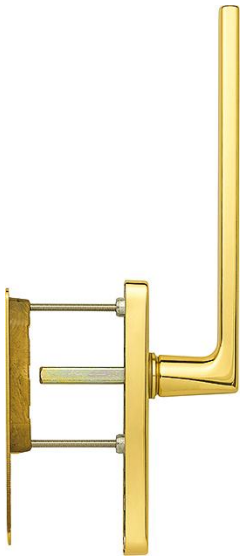

Product data sheet

Dallas

duraplus

HS-M0643/419N-AS/423

Resista

Article number	11622295
EAN-Code	4012789698596
Country of origin	Germany
CN-Code	83024150
Material	brass
Door thickness	75-80 mm
Spindle size	10 mm
Spindle length	
(Key)Hole size	Euro profile cylinder
Key hole distance	69 mm
Stop position in °	180°
Screws	M6x85 mm + M6x90 mm
Finish	F77-R brass-coloured, polished - Resista
Range	Core Product Range
Packing unit	1
Outer carton	4

HOPPE brass lift/slide handle set for patio doors, exterior with recessed pull:

- Bearing: fixed/movable handle
- Stop-in position: 180°
- Cover: full cover cap
- Base: outside: none, inside: zamak, supporting lugs
- Spindle: loose HOPPE solid spindle with radiused edges
- Fixing: concealed, bolt-through, M6 thread screws