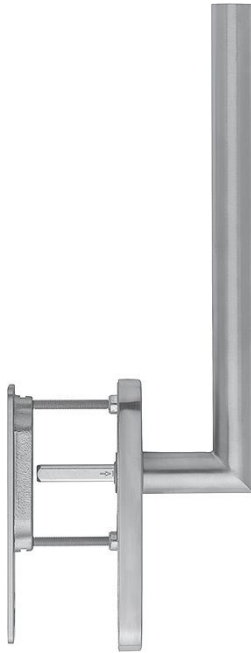

## Amsterdam

HS-E0400F-25/431N-AS/420

**duraplus**<sup>®</sup>

Article number	11622265
EAN-Code	4012789698510
Country of origin	Germany
CN-Code	83024150
Door thickness	75-80 mm
Spindle size	10 mm
Spindle length	
(Key)Hole size	Euro profile cylinder
Key hole distance	69 mm
Stop position in °	180°
Screws	M6x85 mm + M6x90 mm
Finish	F31-1/F69 alu matt stainless steel ef- fect/satin s/s
Range	Core Product Range
Packing unit	1
Outer carton	4

HOPPE stainless steel lift/slide handle set for patio doors, exterior with recessed pull:

- Bearing: fixed/movable handle
- Stop-in position: 180°
- Base: outside: none, inside: zamak, supporting lugs
- Spindle: loose HOPPE solid spindle with radiused edges
- Fixing: concealed, bolt-through, M6 thread screws