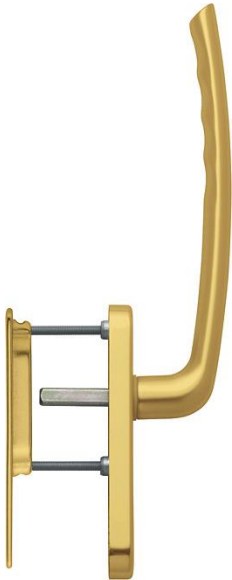

## Tôkyô

HS-571/431N-AS/420

**duraplus**<sup>®</sup>

Article number	11619934
EAN-Code	4012789683943
Country of origin	Germany
CN-Code	83024150
Door thickness	75-80 mm
Spindle size	10 mm
Spindle length	
(Key)Hole size	Euro profile cylinder
Key hole distance	69 mm
Stop position in °	180°
Screws	M6x85 mm + M6x90 mm
Finish	F3 aluminium gold effect
Range	Core Product Range
Packing unit	1
Outer carton	4

HOPPE aluminium lift/slide handle set for patio doors, exterior with recessed pull:

- Bearing: fixed/movable handle
- Stop-in position: 180°
- Base: outside: none, inside: zamak, supporting lugs
- Spindle: loose HOPPE solid spindle with radiused edges
- Fixing: concealed, bolt-through, M6 thread screws