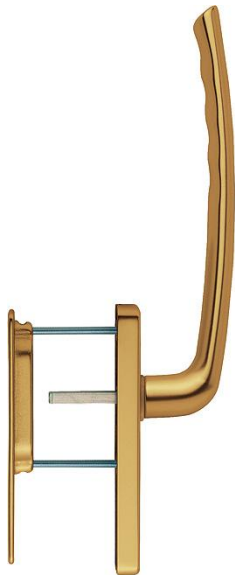

Product data sheet

Tôkyô

HS-571/419N-AS/420

duraplus

Article number	11619570
EAN-Code	4012789682274
Country of origin	Germany
CN-Code	83024150
Material	aluminium
Door thickness	75-80 mm
Spindle size	10 mm
Spindle length	
(Key)Hole size	blank
Key hole distance	
Stop position in °	180°
Screws	M6x85 mm + M6x90 mm
Finish	F4 aluminium bronze effect
Range	Core Product Range
Packing unit	1
Outer carton	4

HOPPE aluminium lift/slide handle set for patio doors, exterior with recessed pull:

- Bearing: fixed/movable handle
- Stop-in position: 180°
- Cover: full cover cap
- Base: outside: none, inside: zamak, supporting lugs
- Spindle: loose HOPPE solid spindle with radiused edges
- Fixing: concealed, bolt-through, M6 thread screws