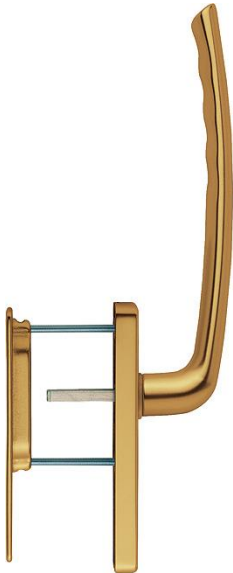

## Tôkyô

HS-571/419N-AS/420

**duraplus**<sup>®</sup>

Article number	11619570
EAN-Code	4012789682274
Country of origin	Germany
CN-Code	83024150
Door thickness	75-80 mm
Spindle size	10 mm
Spindle length	
(Key)Hole size	blank
Key hole distance	
Stop position in °	180°
Screws	M6x85 mm + M6x90 mm
Finish	F4 aluminium bronze effect
Range	Core Product Range
Packing unit	1
Outer carton	4

HOPPE aluminium lift/slide handle set for patio doors, exterior with recessed pull:

- Bearing: fixed/movable handle
- Stop-in position: 180°
- Base: outside: none, inside: zamak, supporting lugs
- Spindle: loose HOPPE solid spindle with radiused edges
- Fixing: concealed, bolt-through, M6 thread screws