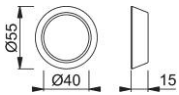

Product data sheet

duraplus[®]

791

HOPPE aluminum cylinder ring for entrance doors:

- Fixing: with grub screw

Article number	11613567
EAN-Code	4012789661125
Country of origin	Italy
CN-Code	83024110
Finish	F9 aluminium steel effect
Range	Core Product Range
Packing unit	100
Outer carton	100