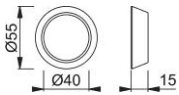

Product data sheet

duraplus[®]

791

HOPPE aluminum cylinder ring for entrance doors:

- Fixing: with grub screw

Article number	11613555
EAN-Code	4012789660982
Country of origin	Italy
CN-Code	83024110
Finish	F1 aluminium silver effect
Range	Core Product Range
Packing unit	100
Outer carton	100