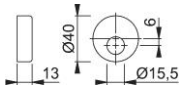

Product data sheet

duraplus[®]

990-1

HOPPE aluminium cylinder sleeve for entrance doors:

- Fixing: with grub screw

Article number	11613543
EAN-Code	4012789660920
Country of origin	Italy
CN-Code	83024110
(Key)Hole size	round cylinder
Finish	F9 aluminium steel effect
Range	Core Product Range
Packing unit	100
Outer carton	100