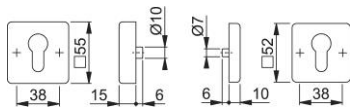

Product data sheet

duraplus[®]

52ZNSB/52S

HOPPE aluminium security escutcheon pair for entrance doors:

- Base: zamak outside, steel inside, supporting lugs
- Fixing: concealed, bolt-through, M5 thread screws

Article number	11536865
EAN-Code	4012789790894
Country of origin	Germany
CN-Code	83024110
Door thickness	57-62 mm + 67-72 mm
(Key)Hole size	Euro profile cylinder
Finish	F1 aluminium silver effect
Range	Core Product Range
Packing unit	2
Outer carton	12