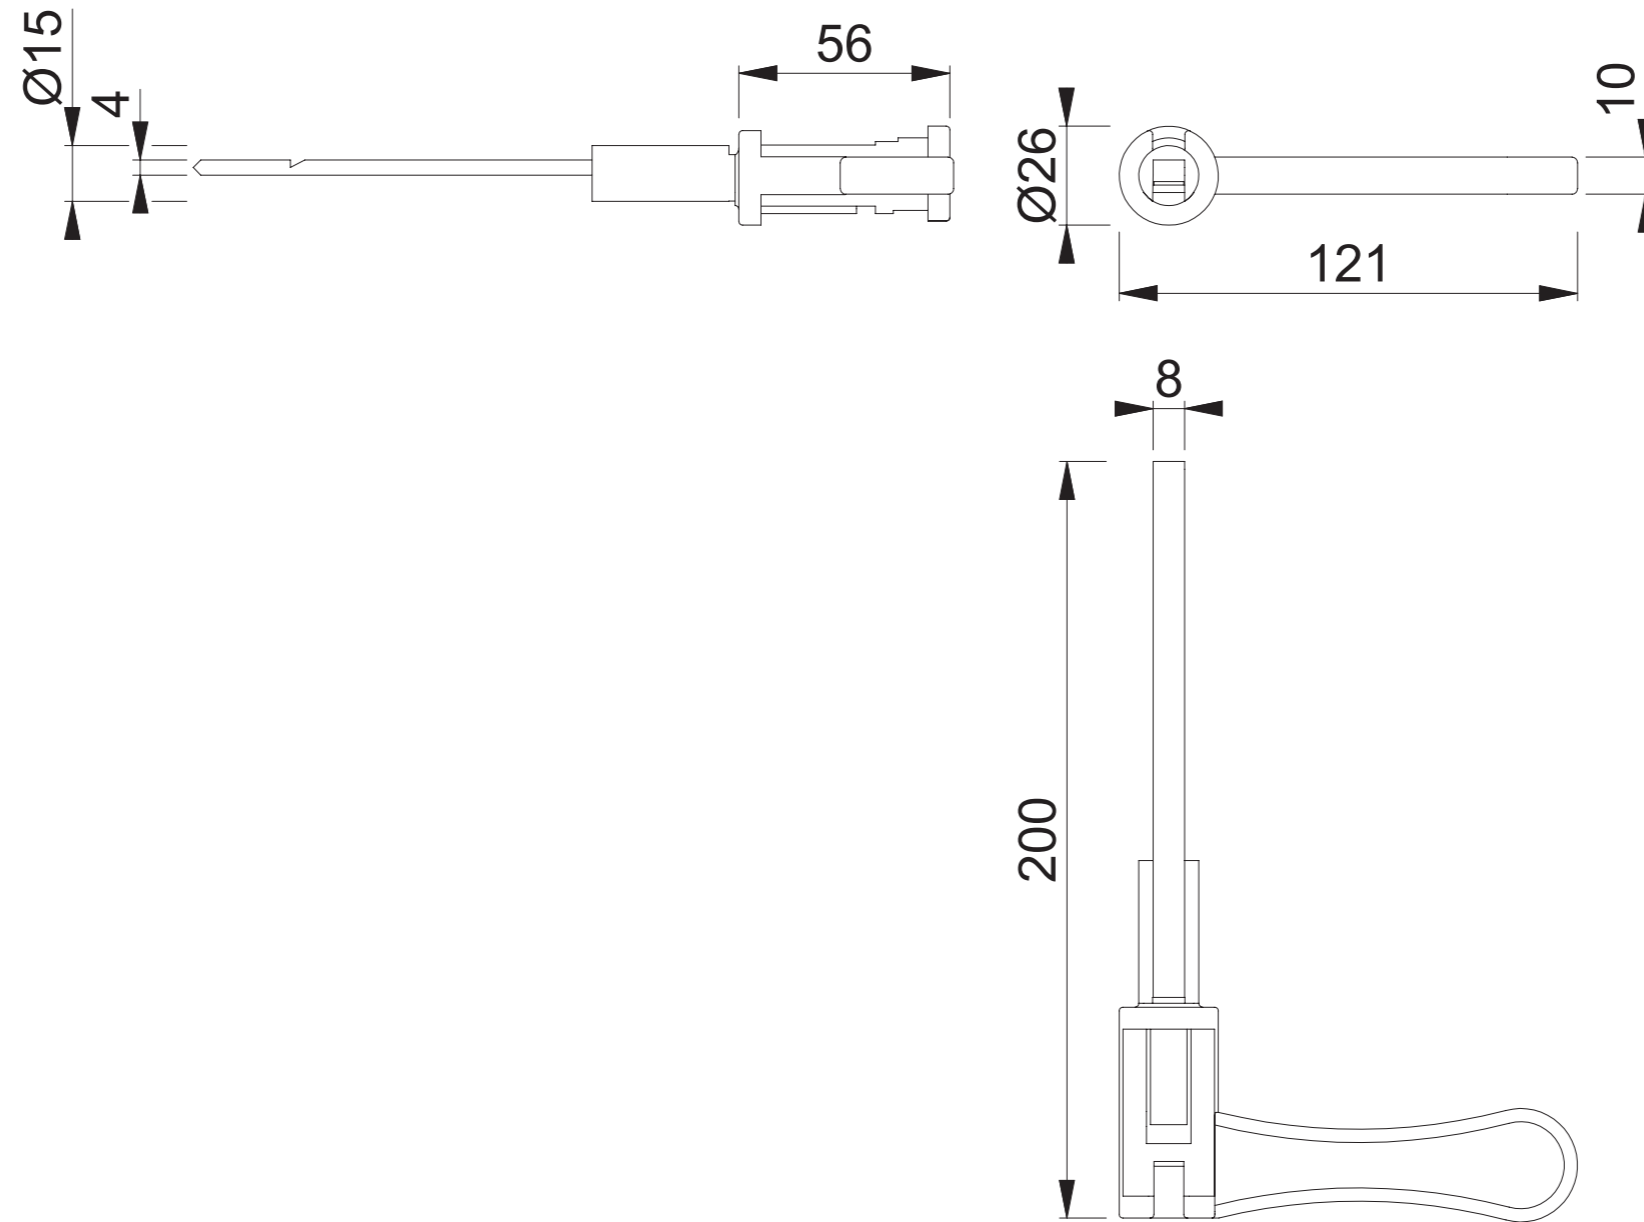

AR600-Lever-Temp (Re-usable Temporary Lever Set)

These documents are property of HOPPE (UK) LTD, Standeford, Wolverhampton and are protected by both copyright and fair trade law. Any reproduction, reprint, copying, passing on to third parties and whichever use of these documents or parts thereof is prohibited, except with prior written consent of HOPPE.

Scale 1:2	Drawn by J.Renhard	Date 16.04.15	Drawing No. c1012122g001	ARRONE The Complete Range
--------------	-----------------------	------------------	-----------------------------	-------------------------------------