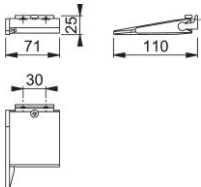

Product data sheet

accessories

Perform

AR226

ARRONE door selector:

- Suitable for use with power size 3 to 6 closers
- Suitable for use on timber and metal doors up to 1100 mm wide
- Suitable for door rebates up to 25 mm
- Extra length rebate arms and finishes available to special request
- Successfully type tested for conformity to all the requirements of **BS EN 1158**
- Testing: Compliant with **BS EN 1634 Pt.1:2014** for 30, 60, 90 and 120 minute timber fire doors and FD240 minute steel fire doors and certified for ANSI/UL10C.
- CE Marked: AF5007, UKCA Marked AF7699
- Certifire Approved: CE DOP: HUK0004, UKCA DOP: HUK0004-UK

Article number	87102975
Product ref.	AR226-MK2-SE
EAN-Code	5051358011588
Country of origin	United Kingdom
CN-Code	83024110
Door thickness	38-58 mm
Door type	wooden door/metal door
Fixings	Timber door and metal door
Door weight	Maximum door mass 120 kg
Door width	700-1000 mm
Arm length	65 mm
Finish	silver
Range	ARRONE Range
Packing unit	50
Outer carton	50