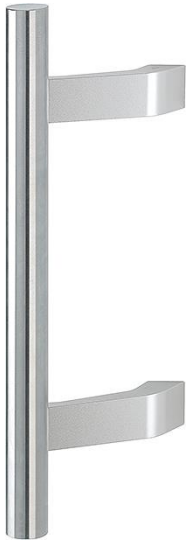

Product data sheet

duraplus[®]

E5014

Article number	3224974
EAN-Code	4012789460995
Country of origin	Germany
CN-Code	83024110
Diameter/cross section	30 mm
Length	400 mm
Fixing distance	250 mm
Finish	F69/F31-1 satin s/s/alu matt s/s effect
Range	Core Product Range
Packing unit	1
Outer carton	5

HOPPE stainless steel bar-shaped pull handle:

- Supports: cranked, aluminium
- Fixing: concealed, pull handle fixing system no. 11