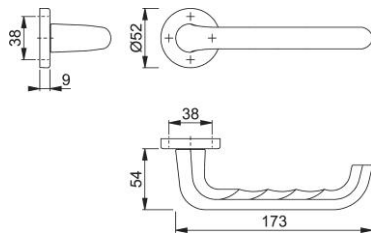

Product data sheet

Paris

137/42K

duraplus[®]

HOPPE aluminium handle set on rose without escutcheons for interior doors:

- Bearing: loose door handles, non-handed spring cassettes, maintenance-free slide bearing
- Connection: HOPPE solid profile spindle (receiver - receiver components)
- Base: nylon
- Fixing: concealed, multi-purpose screws

Article number	2246186
EAN-Code	4012789883152
Country of origin	Italy
CN-Code	83024110
Door thickness	30-49 mm
Spindle size	8 mm
Spindle length	
Screws	3.5x17 mm
Finish	F1 aluminium silver effect
Range	Core Product Range
Packing unit	2
Outer carton	10