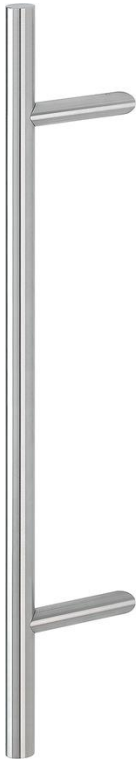

# Product data sheet

**duraplus**®

E5012

Article number	2011555
EAN-Code	4012789768497
Country of origin	Germany
CN-Code	83024110
Door thickness	
Diameter/cross section	30 mm
Length	800 mm
Fixing distance	560 mm
Finish	F69 satin stainless steel
Range	Service Product Range
Packing unit	1
Outer carton	5

HOPPE stainless steel bar-shaped pull handle:

- Supports: round, inclined at an angle of 45°
- Fixing: concealed, pull handle fixing system no. 11