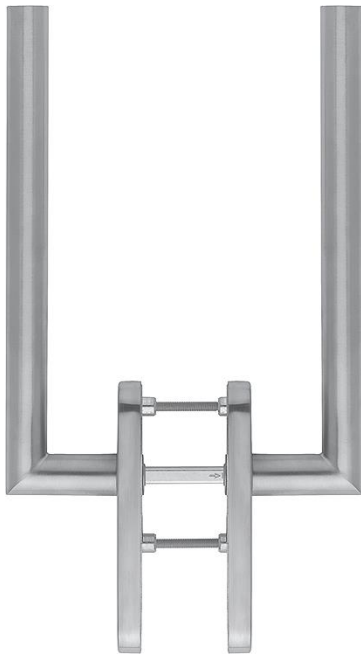

Product data sheet

Amsterdam

HS-E0400F-25/431N-AS

duraplus[®]

Article number	11622222
EAN-Code	4012789698268
Country of origin	Germany
CN-Code	83024150
Door thickness	75-80 mm
Spindle size	10 mm
Spindle length	
(Key)Hole size	Euro profile cylinder
Key hole distance	69 mm
Stop position in °	180°
Screws	M6x95 mm
Finish	F69 satin stainless steel
Range	Core Product Range
Packing unit	1
Outer carton	4

HOPPE stainless steel lift/slide handle set for patio doors:

- Bearing: fixed/movable handles
- Stop-in position: 180°
- Base: zamak, supporting lugs
- Spindle: loose HOPPE solid spindle with radiused edges
- Fixing: concealed, bolt-through, M6 thread screws