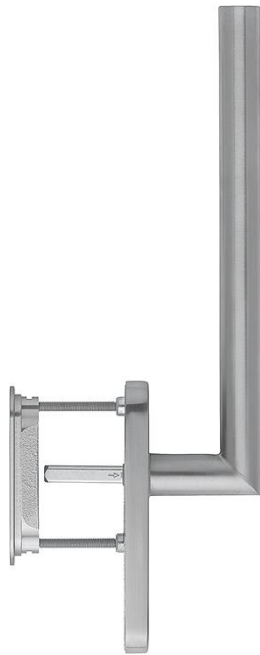

## Amsterdam

HS-E0400F-25/431N-AS/422

**duraplus**<sup>®</sup>

Article number	11622210
EAN-Code	4012789698237
Country of origin	Germany
CN-Code	83024150
Door thickness	75-80 mm
Spindle size	10 mm
Spindle length	
(Key)Hole size	Euro profile cylinder
Key hole distance	69 mm
Stop position in °	180°
Screws	M6x85 mm + M6x90 mm
Finish	F31-1/F69 alu matt stainless steel ef- fect/satin s/s
Range	Core Product Range
Packing unit	1
Outer carton	4

HOPPE stainless steel lift/slide handle set for patio doors, exterior with recessed pull:

- Bearing: fixed/movable handle
- Stop-in position: 180°
- Base: outside: none, inside: zamak, supporting lugs
- Spindle: loose HOPPE solid spindle with radiused edges
- Fixing: concealed, bolt-through, M6 thread screws