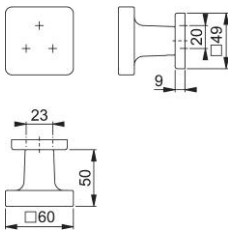

# Product data sheet

**duraplus**<sup>®</sup>

43H/843

HOPPE aluminium knob (pad) on rose for entrance doors (exterior side):

- Bearing: fixed knob (pad), with spindle hole
- Base: steel
- Fixing: concealed, one-sided, multi-purpose screws, fixing system for knobs (pads) on roses

Article number	11590233
EAN-Code	4012789551334
Country of origin	Italy
CN-Code	83024110
Door thickness	
Spindle size	
Spindle length	
Screws	3.5x20 mm
Finish	F1 aluminium silver effect
Range	Core Product Range
Packing unit	2
Outer carton	12